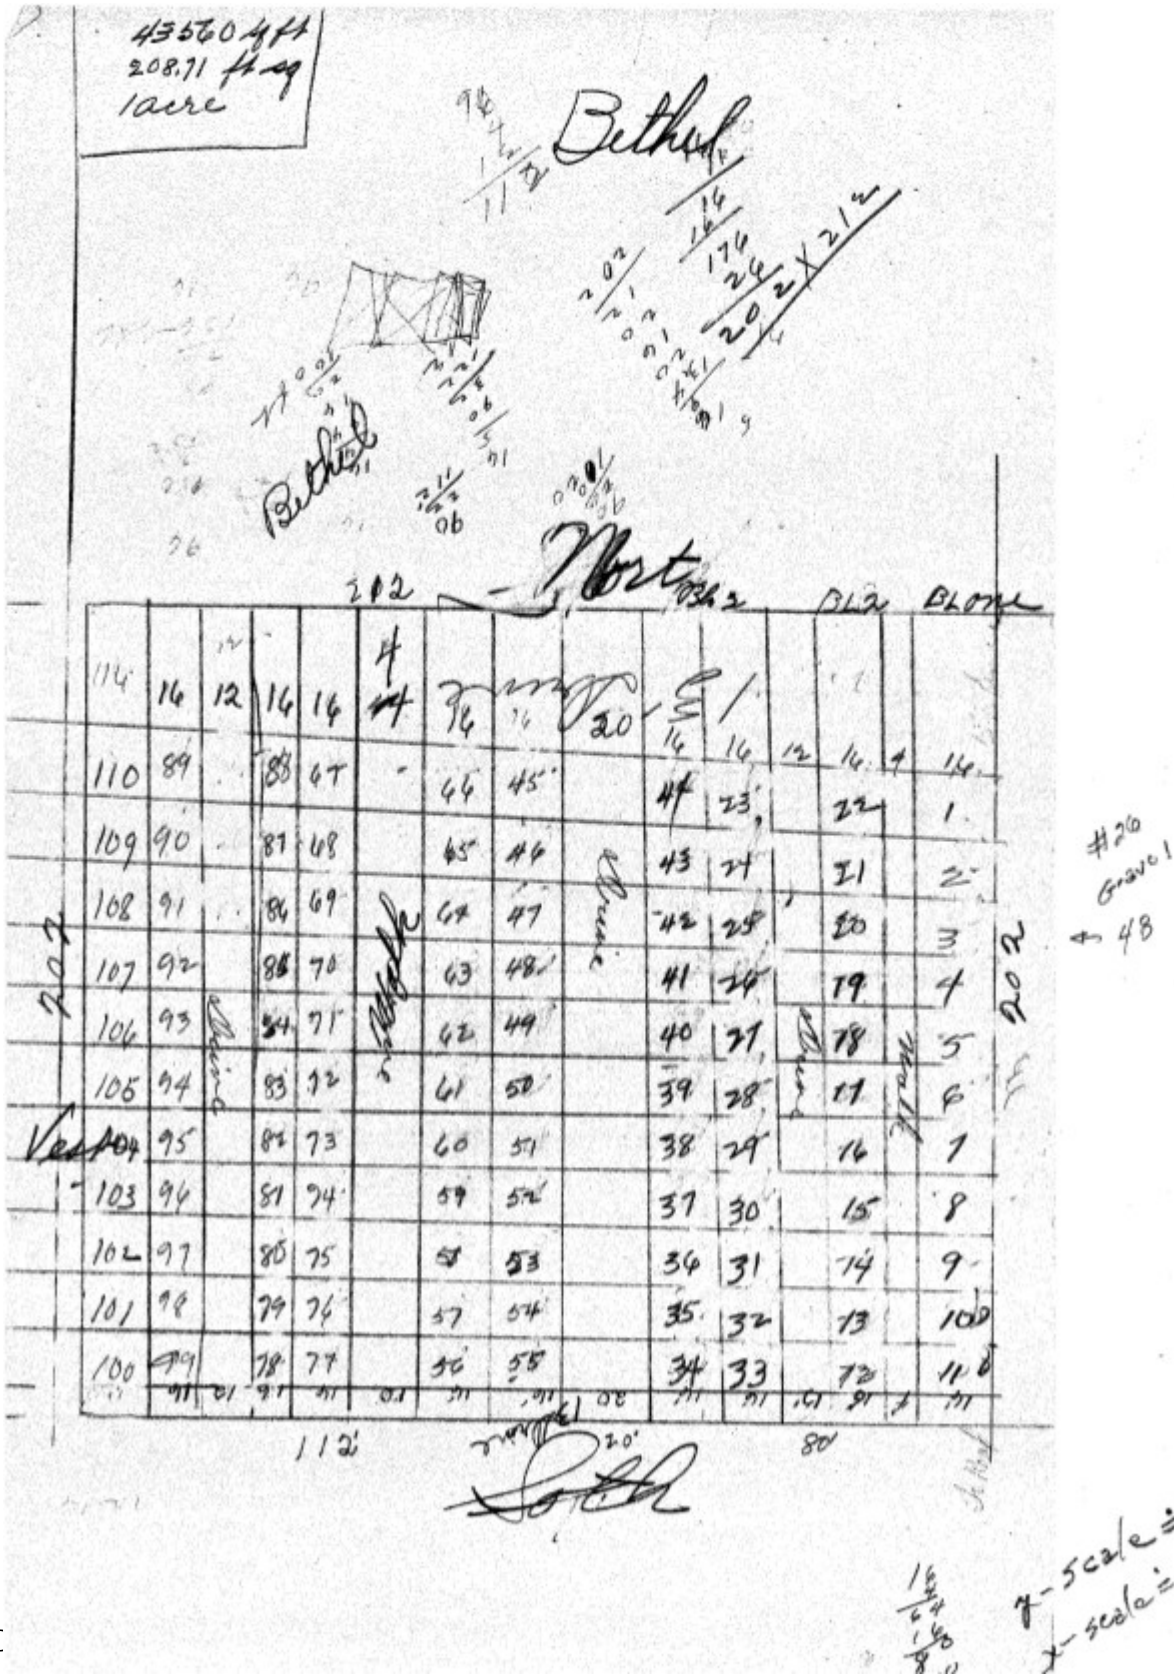

Bethel Cemetery Near Ellis, SD